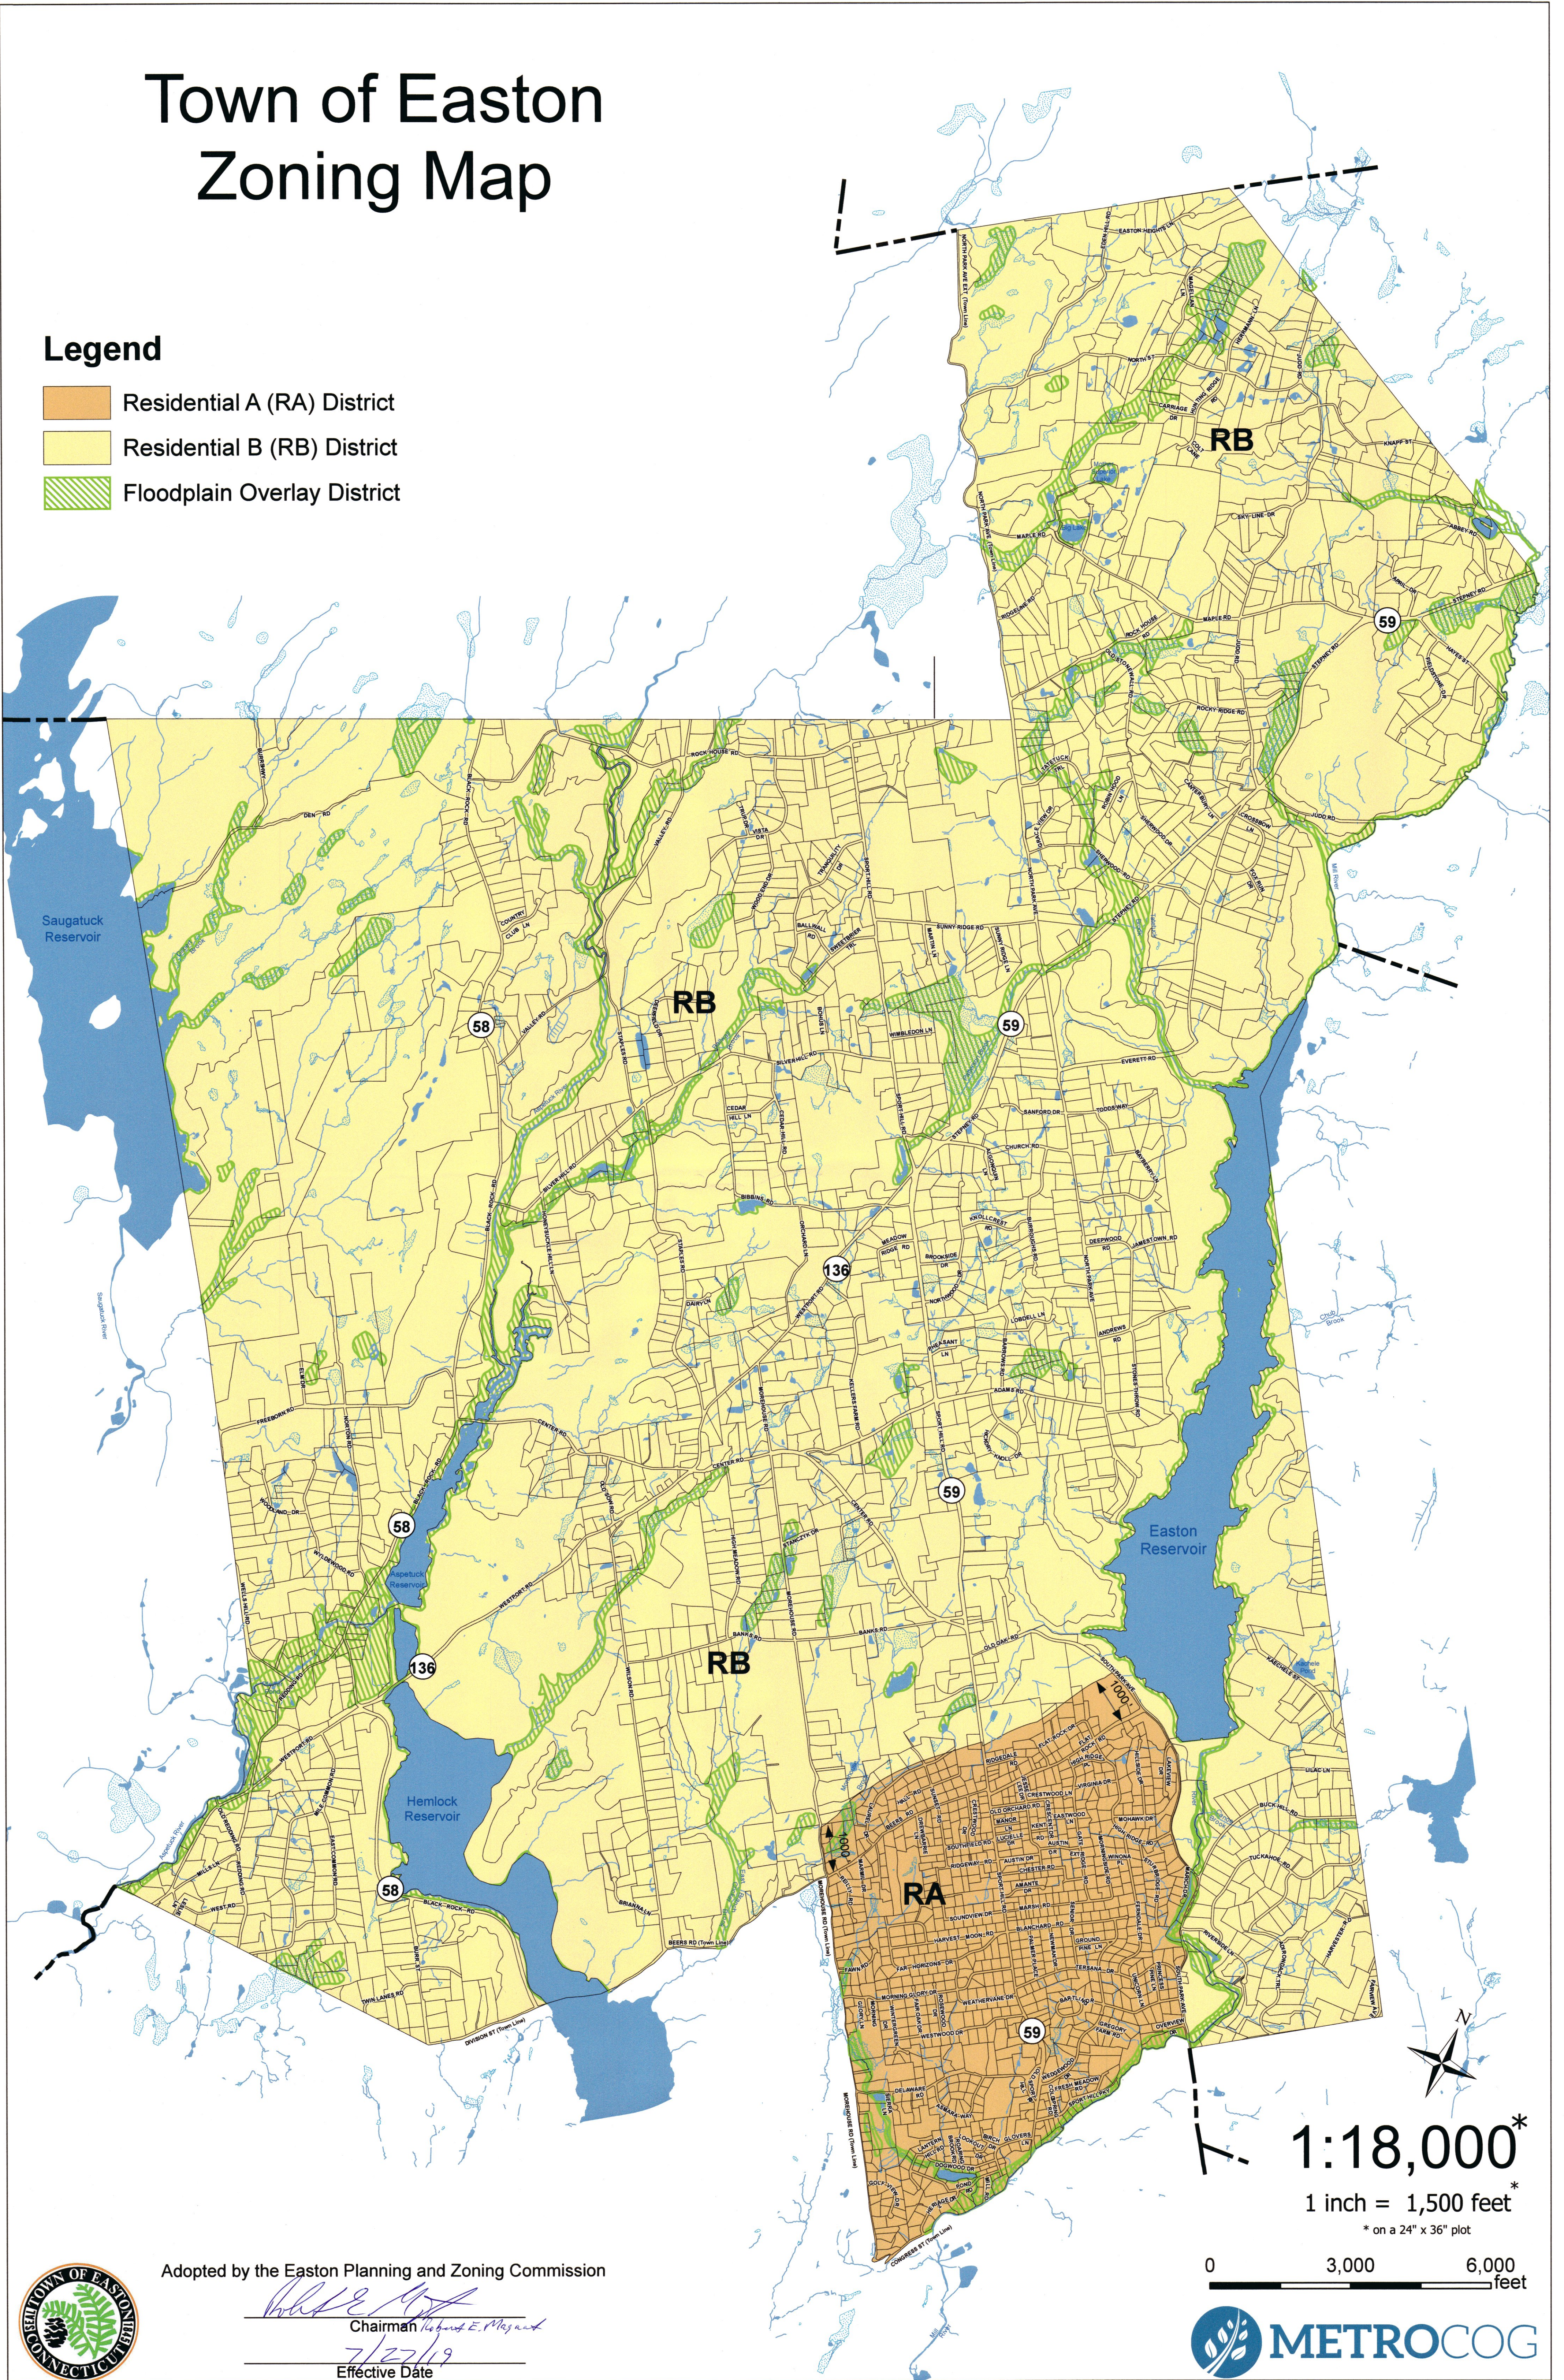

Town of Easton Zoning Map

Legend

-  Residential A (RA) District
-  Residential B (RB) District
-  Floodplain Overlay District

Adopted by the Easton Planning and Zoning Commission

Robert E. Maynard
 Chairman
 7/27/19
 Effective Date

1:18,000*

1 inch = 1,500 feet*

* on a 24" x 36" plot