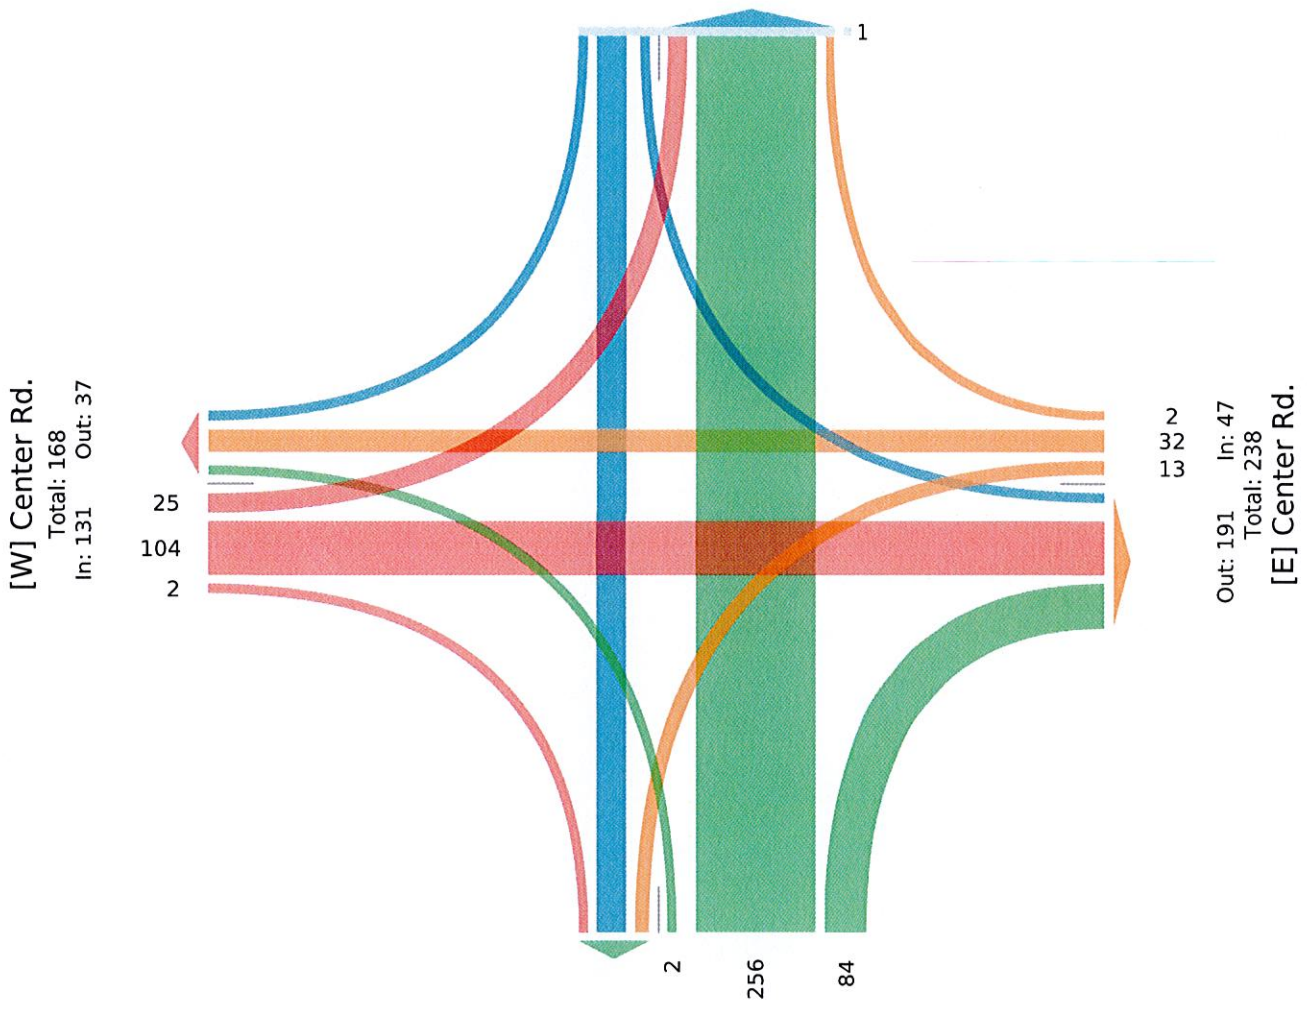

ID: 976443, Location: 41.249976, -73.302412

Provided by: Connecticut Metropolitan Council

of Governments

1000 Lafayette Boulevard, 925,

Bridgeport, CT, 06604, US

[N] Rte. 136 (Westport Rd)

Total: 337

In: 54 Out: 283

3 48 3

Out: 63 In: 342

Total: 405

[S] Rte. 136 (Westport Rd)

2
32
13

Out: 191 In: 47

Total: 238

[E] Center Rd.